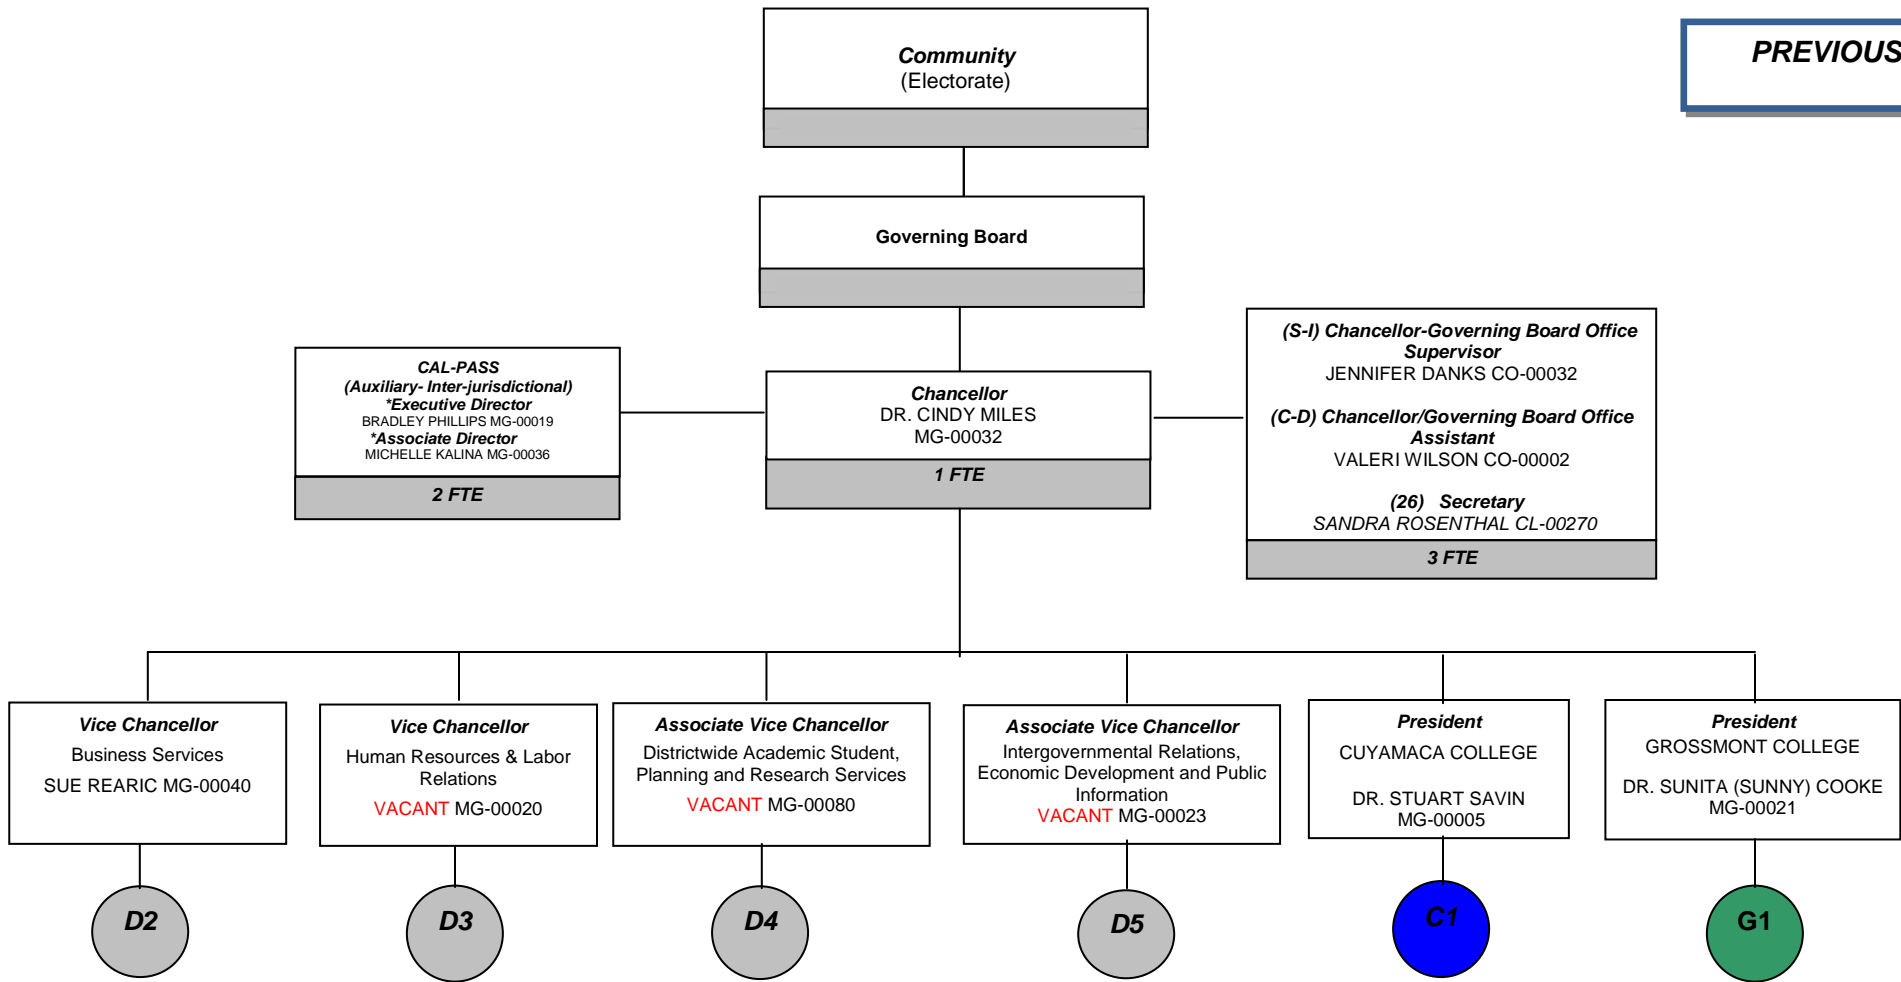

GROSSMONT-CUYAMACA COMMUNITY COLLEGE DISTRICT

PREVIOUS

FTE = Full-time Equivalent
* Categorically Funded